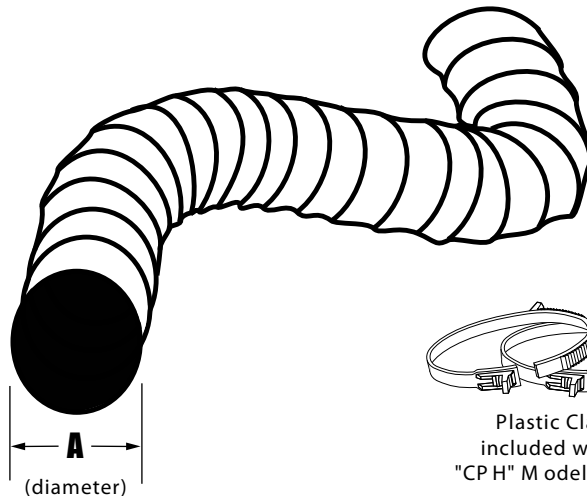

White Vinyl Flexible Duct- 3"(7.5cm) & 4"(10.1cm) dia's

White Vinyl Flexible Duct

Model No.	Description
PH38W	white vinyl flexible duct
PH45W	white vinyl flexible duct
PH48W	white vinyl flexible duct
PH320W	white vinyl flexible duct
CPH38W	white vinyl flexible duct, w/2 plastic clamps
CPH48W	white vinyl flexible duct, w/2 plastic clamps
PH420W	white vinyl flexible duct
BH320W	white vinyl flexible duct
BH350W	white vinyl flexible duct
BH420W	white vinyl flexible duct
BH450W	white vinyl flexible duct

Performance Data

Operating Temperature Range

- 10°F - 240°F / -12C - 116C Intermittent
- 10 F - 190 F / -12C - 88C Continuous

General Information

- 5 ft(1.5m) lengths compress to 3 1/2"(9cm)
- 8 ft(2.4m) lengths compress to 4 1/2"(11cm)
- 20 ft(6m) lengths compress to 14 "(35cm)
- 50 ft(15m) lengths compress to 30"(76cm)
- not recommended for dryer venting

Model No.	A	Length
PH38W	3" dia.	8 ft(2.4m)
PH45W	4" dia.	5 ft(1.5m)
PH48W	3" dia.	8 ft.
PH45W	4" dia.	5 ft.
PH48W	4" dia.	8 ft.
CPH38W	3" dia.	8 ft.
CPH48W	4" dia.	8 ft.
PH420W	4" dia.	20 ft(6m)
BH320W	3" dia.	20 ft.
BH350W	3" dia.	50 ft(15m)
BH420W	4" dia.	20 ft.
BH450W	4" dia.	50 ft.

(diameter)

Plastic Clamps
included with the
"CPH" Model Numbers