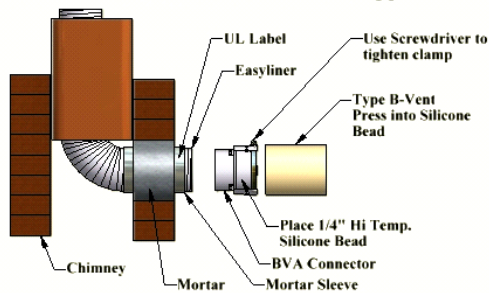

INSTALLATION INSTRUCTIONS

1. Attach BVA Connector to B-Vent Appliance