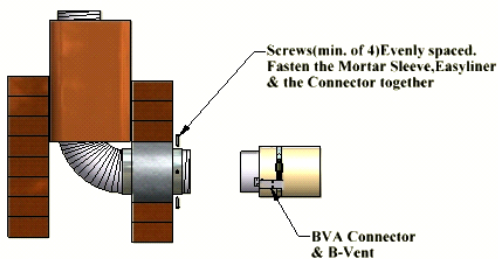

2. Attach BVA Connector & B-Vent Pipe to Easyliner Flex