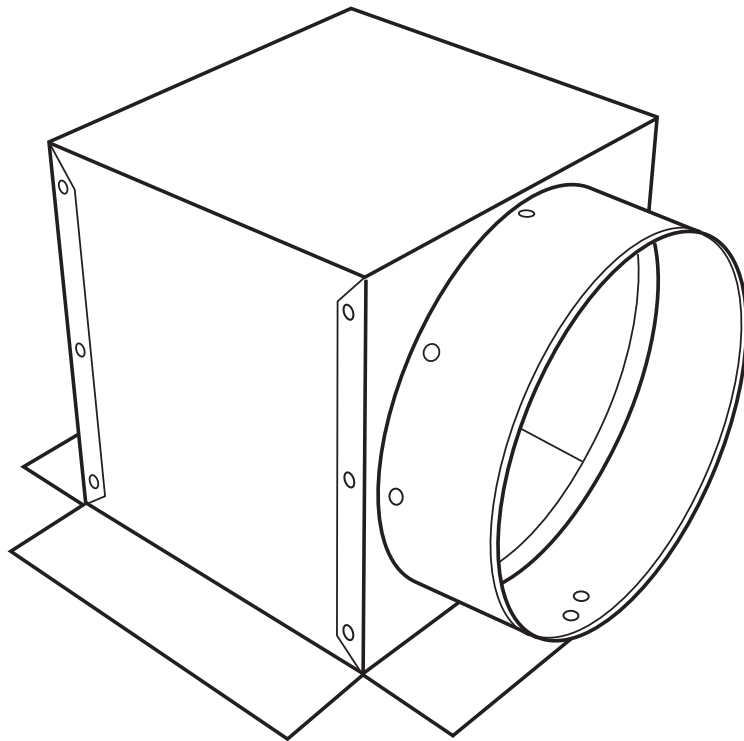

Ceiling Box Side

CBS

Model No.	Description
CBS664	Galvanized Ceiling Box Side
CBS665	Galvanized Ceiling Box Side
CBS666	Galvanized Ceiling Box Side
CBS885	Galvanized Ceiling Box Side
CBS886	Galvanized Ceiling Box Side
CBS887	Galvanized Ceiling Box Side
CBS888	Galvanized Ceiling Box Side

Performance Data

for ceiling vents

Material:

- Galvanized sheet metal

Construction:

- Spot-welded or clinched

Model No.	A x B x C	Cs P	Cs Cb	Pc Wt. Lbs
CBS664	6" x 6" x 4"	30	9	1.66
CBS665	6" x 6" x 5"	15	9	1.83
CBS666	6" x 6" x 6"	15	6.49	2.15
CBS885	8" x 8" x 5"	12	9	2.71
CBS886	8" x 8" x 6"	12	9	2.75
CBS887	8" x 8" x 7"	12	9	2.78
CBS888	8" x 8" x 8"	12	9	3.48