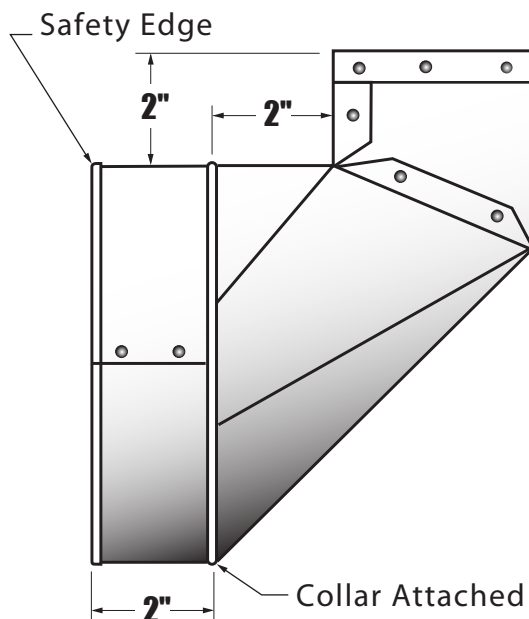

Other sizes available upon request