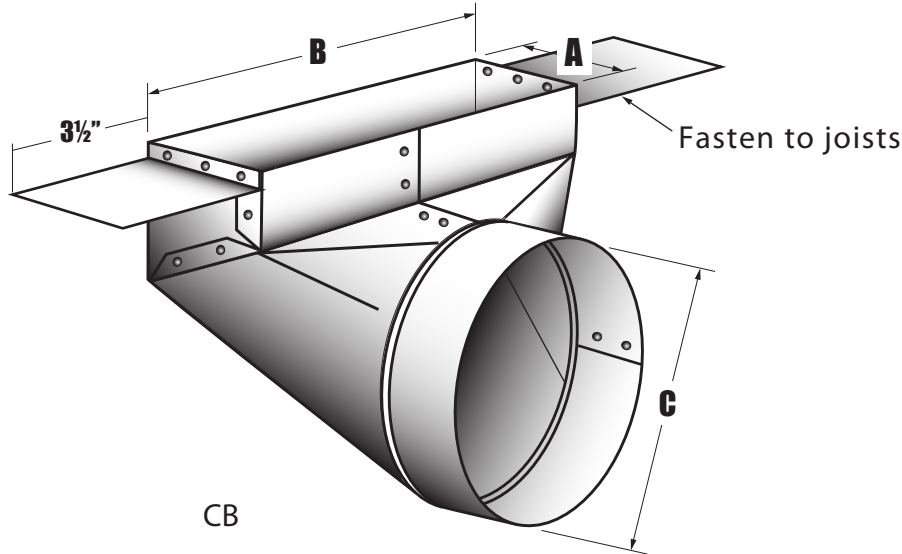

### CB - Ceiling Boot, Galvanized

#### Ceiling Boot

Model	Description
	A X B X C
CB4105	4" x 10" x 5"
CB4105	4" x 10" x 6"

#### Performance Data

- for galvanized transitions
- Material**
- galvanized sheet metal (standard)
- Construction**
- dimple lock
- Operating Temperature Range**
- -100°F to 430°F / -73°C to 221°C

#### General Information

- connecting collars with smooth edge for safety
- Allows Fitting to be mounted to floor or ceiling joists

Other sizes available upon request