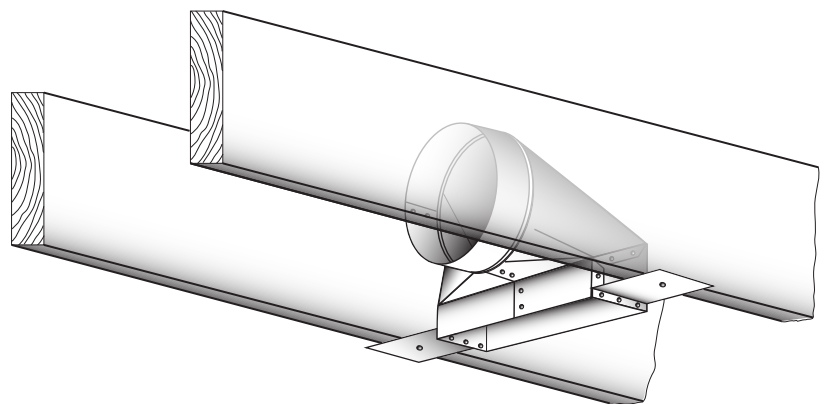

### CB - Ceiling Boot, Galvanized

#### Ceiling Boot

Model	Description
	A X B X C
CB4105	4" x 10" x 5"
CB4105	4" x 10" x 6"

#### Performance Data

- for galvanized transitions
- Material**
- galvanized sheet metal (standard)
- Construction**
- dimple lock
- Operating Temperature Range**
- -100°F to 430°F / -73°C to 221°C

#### General Information

- connecting collars with smooth edge for safety
- Allows Fitting to be mounted to floor or ceiling joists

Other sizes available upon request