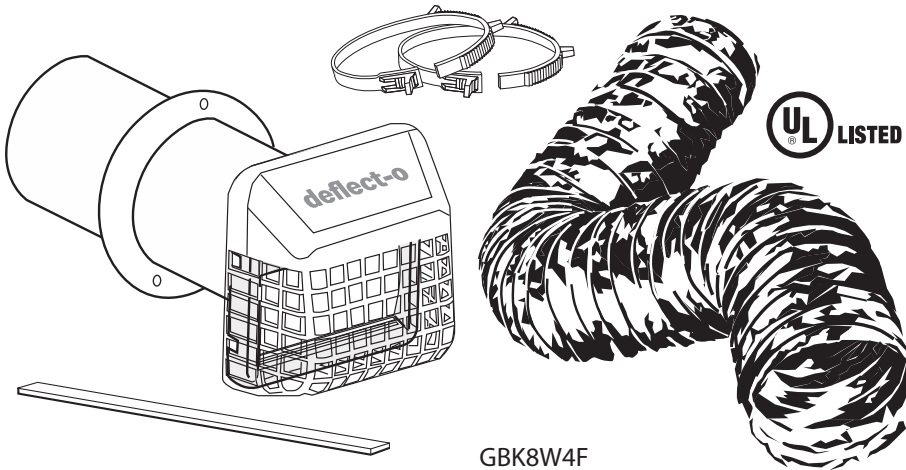

Bathroom Vent Kit - Supurr Guard[®] Hood with pipe & collar ,
Supurr-Flex[®] UL 181 Class 1 Connector
Duct, 3" - 4" increaser & 2 clamps

Model No.	Description	Color
GBK8W4F	Bathroom Vent Kit	White

Performance Data

for Bathroom Vent Kit

Hood

- Calcium filled Polypropylene
- Melting point: 325 ° F / 163 C approx.
- UV Inhibitor added

Pipe

- Aluminum

Collar

- Styrene

Clamps

- 4" (10.1cm) dia., polypropylene plastic

Duct

- 4"(10.1cm) dia. Supurr-Flex[®] UL 181

Operating Temperature Range

- 0 to 265 F / -18 to 130 C Intermittent

General Information

Supurr-Flex[®] Duct

- fire resistant, flexible duct
- UL Listed Class 1

Supurr Guard[®] Hood

- durable, weather resistant, limited lifetime guaranteed
- hood louvered dampers operates quietly for maximum exhaust air flow and seals when not in operation to help prevent back drafts
- removable bird guard helps prevent birds and rodents from entering home through your bathroom vent