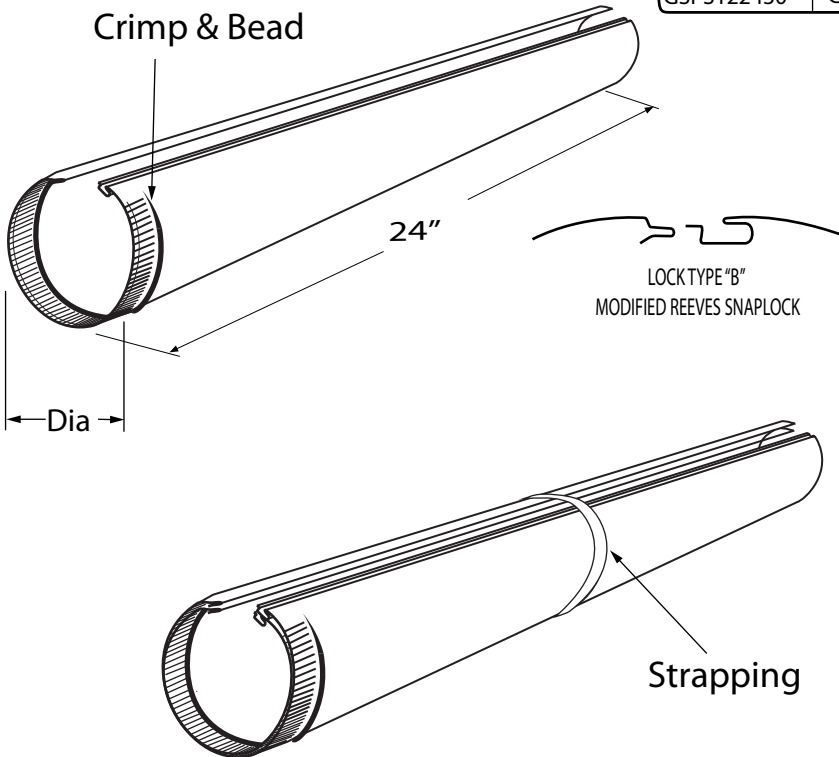

GSPS-Galvanized Smoke Pipe Strapped

Code	Description
GSPS032428	Galv.Smoke Pipe,3" dia x 24"long x 28ga,Snap Lock (B)Strapped
GSPS032430	Galv.Smoke Pipe,3" dia x 24"long x 30ga,Snap Lock (B)Strapped
GSPS042426	Galv.Smoke Pipe,4" dia x 24"long x 26ga,Snap Lock (B)Strapped
GSPS042430	Galv.Smoke Pipe,4" dia x 24"long x 30ga,Snap Lock (B)Strapped
GSPS052426	Galv.Smoke Pipe,5" dia x 24"long x 26ga,Snap Lock (B)Strapped
GSPS052428	Galv.Smoke Pipe,5" dia x 24"long x 28ga,Snap Lock (B)Strapped
GSPS052430	Galv.Smoke Pipe,5" dia x 24"long x 30ga,Snap Lock (B)Strapped
GSPS062424	Galv.Smoke Pipe,6" dia x 24"long x 24ga,Snap Lock (B)Strapped
GSPS062426	Galv.Smoke Pipe,6" dia x 24"long x 26ga,Snap Lock (B)Strapped
GSPS062428	Galv.Smoke Pipe,6" dia x 24"long x 28ga,Snap Lock (B)Strapped
GSPS062430	Galv.Smoke Pipe,6" dia x 24"long x 30ga,Snap Lock (B)Strapped
GSPS072424	Galv.Smoke Pipe,7" dia x 24"long x 24ga,Snap Lock (B)Strapped
GSPS072426	Galv.Smoke Pipe,7" dia x 24"long x 26ga,Snap Lock (B)Strapped
GSPS072428	Galv.Smoke Pipe,7" dia x 24"long x 28ga,Snap Lock (B)Strapped
GSPS072430	Galv.Smoke Pipe,7" dia x 24"long x 30ga,Snap Lock (B)Strapped
GSPS082424	Galv.Smoke Pipe,8" dia x 24"long x 24ga,Snap Lock (B)Strapped
GSPS082426	Galv.Smoke Pipe,8" dia x 24"long x 26ga,Snap Lock (B)Strapped
GSPS082428	Galv.Smoke Pipe,8" dia x 24"long x 28ga,Snap Lock (B)Strapped
GSPS082430	Galv.Smoke Pipe,8" dia x 24"long x 30ga,Snap Lock (B)Strapped
GSPS102424	Galv.Smoke Pipe,10" dia x24"long x24ga,Snap Lock (B)Strapped
GSPS102426	Galv.Smoke Pipe,10" dia x24"long x26ga,Snap Lock (B)Strapped
GSPS102428	Galv.Smoke Pipe,10" dia x24"long x28ga,Snap Lock (B)Strapped
GSPS122430	Galv.Smoke Pipe,12" dia x24"long x30ga,Snap Lock (B)Strapped

Performance Data

for galvanized, Smoke Pipe

Material

- galvanized steel
- thickness - 32ga. to 24ga.

Manufactured

- Snaplock allows for quick assembly
- Manufactured in 24" lengths, various diameters and gauges of pipe