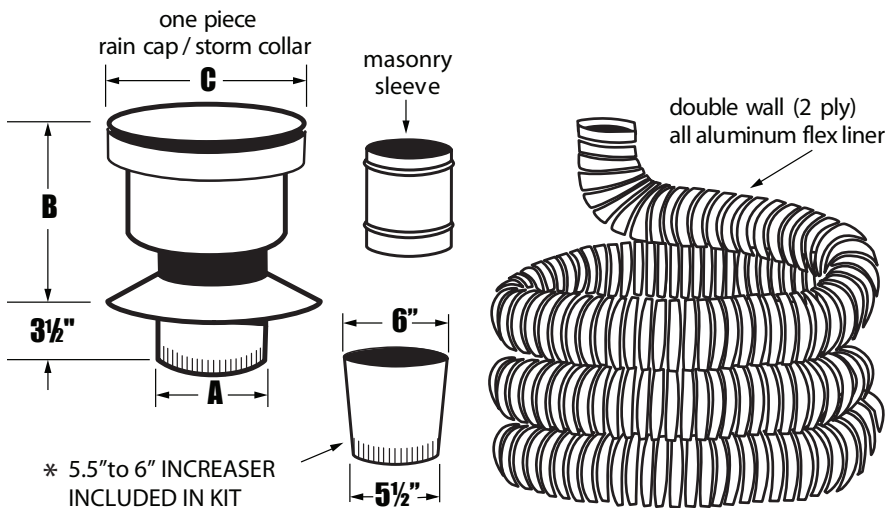

Easyliner® Chimney Liner Kit