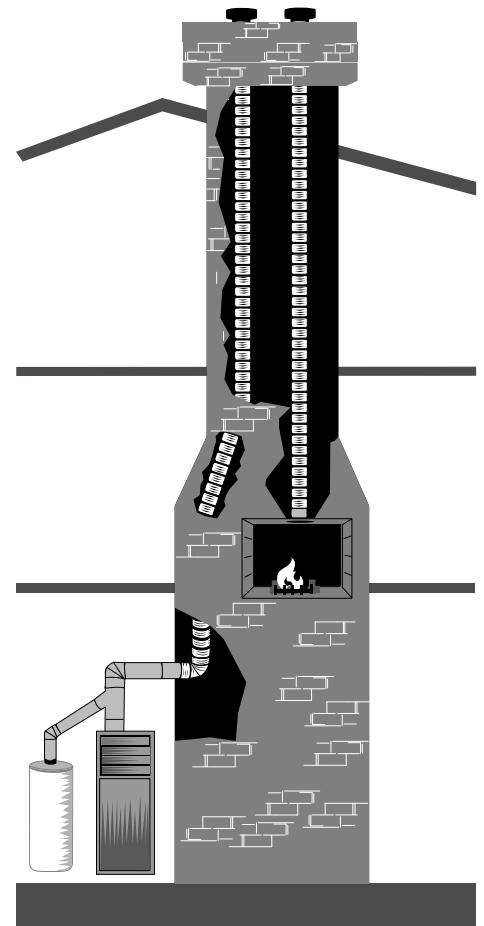

Easyliner® Fireplace Liner - for relining masonry chimneys
for natural gas log fireplaces
UL Listed and CUL Listed

Easyliner® Fireplace Liner Kit

Model No.	Description
LKFP325	3"x25' Easyliner® Fireplace Liner Kit
LKFP335	3"x35' Easyliner® Fireplace Liner Kit
LKFP425	4"x25' Easyliner® Fireplace Liner Kit
LKFP435	4"x35' Easyliner® Fireplace Liner Kit

Performance Data

for Easyliner® Fireplace Liner Kits

Maximum Temperature Usage

- 245°C / 470°F

Material Type

- alloy 3003 corrosion resistant aluminum, 2 ply
- thickness - 0.010"(.25mm)
- UL (1777) and ULC (S635-M90) listed

General Information

- flexible aluminum liner duct
- one piece rain cap with storm collar
- full aluminum flashing with built-in water dam
- installation manual / warranty card

typical application