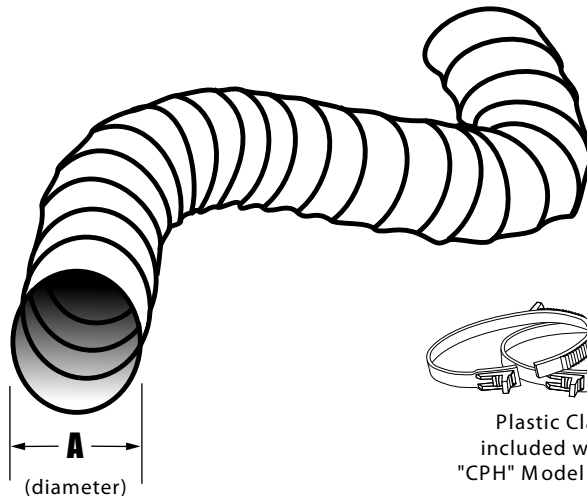

### White Vinyl Flexible Duct- 3"(7.5cm) & 4"(10.1cm) dia's

White Vinyl Flexible Duct

Model No.	Description
PH38W	white vinyl flexible duct
PH45W	white vinyl flexible duct
PH48W	white vinyl flexible duct
PH320W	white vinyl flexible duct
CPH38W	white vinyl flexible duct, w/2 plastic clamps
CPH48W	white vinyl flexible duct, w/2 plastic clamps
PH420W	white vinyl flexible duct
BH320W	white vinyl flexible duct
BH350W	white vinyl flexible duct
BH420W	white vinyl flexible duct
BH450W	white vinyl flexible duct

### Performance Data

Model No.	A	Length
PH38W	3"dia.	8 ft(2.4m)
PH45W	4"dia.	5 ft(1.5m)
PH48W	3"dia.	8 ft.
PH45W	4"dia.	5 ft.
PH48W	4"dia.	8 ft.
CPH38W	3"dia.	8 ft.
CPH48W	4"dia.	8 ft.
PH420W	4"dia.	20 ft(6m)
BH320W	3"dia.	20 ft.
BH350W	3"dia.	50 ft(15m)
BH420W	4"dia.	20 ft.
BH450W	4"dia.	50 ft.

(diameter)

Plastic Clamps  
included with the  
"CPH" Model Numbers