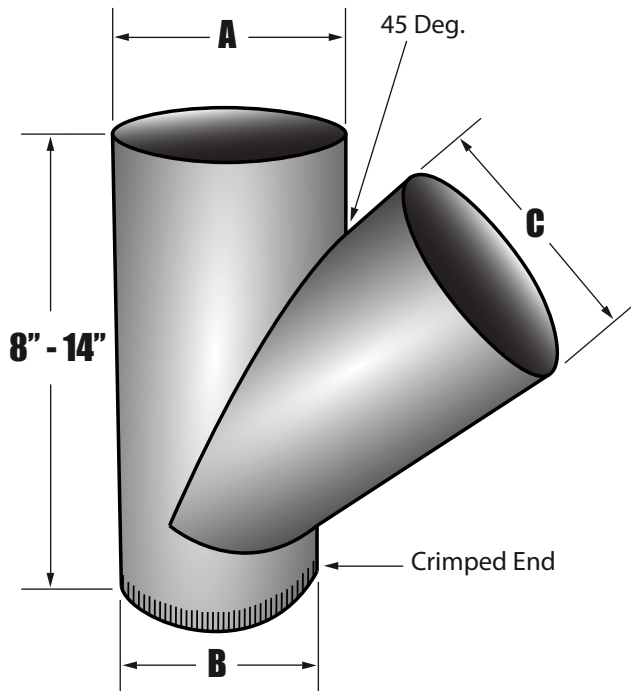

WYE - Galvanized WYE without Collars

Code	Description A x B x C
WYE033328	Galvanized Wye without Collar, 3" x 3" x 3" dia x 28ga.
WYE034328	Galvanized Wye without Collar, 3" x 4" x 3" dia x 28ga.
WYE044428	Galvanized Wye without Collar, 4" x 4" x 4" dia x 28ga.
WYE055328	Galvanized Wye without Collar, 5" x 5" x 3" dia x 28ga.
WYE055526	Galvanized Wye without Collar, 5" x 5" x 5" dia x 26ga.
WYE055528	Galvanized Wye without Collar, 5" x 5" x 5" dia x 28ga.
WYE056528	Galvanized Wye without Collar, 5" x 6" x 5" dia x 28ga.
WYE066526	Galvanized Wye without Collar, 6" x 6" x 5" dia x 26ga.
WYE066626	Galvanized Wye without Collar, 6" x 6" x 6" dia x 26ga.
WYE066628	Galvanized Wye without Collar, 6" x 6" x 6" dia x 28ga.
WYE066828	Galvanized Wye without Collar, 6" x 6" x 8" dia x 28ga.
WYE077726	Galvanized Wye without Collar, 7" x 7" x 7" dia x 26ga.
WYE077728	Galvanized Wye without Collar, 7" x 7" x 7" dia x 28ga.
WYE088826	Galvanized Wye without Collar, 8" x 8" x 8" dia x 26ga.
WYE1024	Galvanized Wye without Collar, 10" x 10" x 10" dia x 24ga.
WYE1224	Galvanized Wye without Collar, 12" x 12" x 12" dia x 24ga.

Performance Data

for galvanized, Wye without Collar

Material

- galvanized steel
- thickness - 28ga. to 24ga.

Manufactured

- Allows for quick assembly
- Manufactured for ideal air flow
- Air tight branch fitting

General Information

- Crimp and bead ensures for easy connection
- Product is packaged in boxes