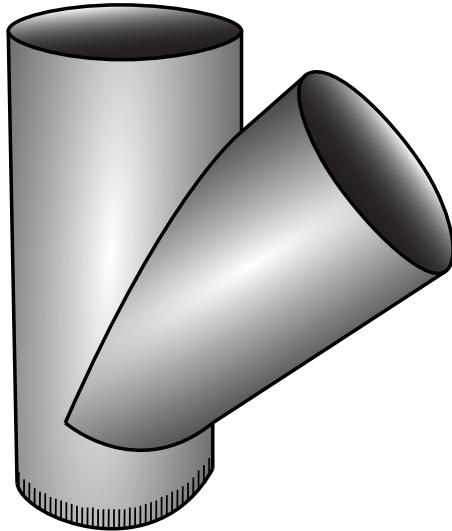

WYE - Galvanized WYE without Collars

Code	Description A x B x C
WYE033328	Galvanized Wye without Collar, 3" x 3" x 3" dia x 28ga.
WYE034328	Galvanized Wye without Collar, 3" x 4" x 3" dia x 28ga.
WYE044428	Galvanized Wye without Collar, 4" x 4" x 4" dia x 28ga.
WYE055328	Galvanized Wye without Collar, 5" x 5" x 3" dia x 28ga.
WYE055526	Galvanized Wye without Collar, 5" x 5" x 5" dia x 26ga.
WYE055528	Galvanized Wye without Collar, 5" x 5" x 5" dia x 28ga.
WYE056528	Galvanized Wye without Collar, 5" x 6" x 5" dia x 28ga.
WYE066526	Galvanized Wye without Collar, 6" x 6" x 5" dia x 26ga.
WYE066626	Galvanized Wye without Collar, 6" x 6" x 6" dia x 26ga.
WYE066628	Galvanized Wye without Collar, 6" x 6" x 6" dia x 28ga.
WYE066828	Galvanized Wye without Collar, 6" x 6" x 8" dia x 28ga.
WYE077726	Galvanized Wye without Collar, 7" x 7" x 7" dia x 26ga.
WYE077728	Galvanized Wye without Collar, 7" x 7" x 7" dia x 28ga.
WYE088826	Galvanized Wye without Collar, 8" x 8" x 8" dia x 26ga.
WYE1024	Galvanized Wye without Collar, 10" x 10" x 10" dia x 24ga.
WYE1224	Galvanized Wye without Collar, 12" x 12" x 12" dia x 24ga.

Performance Data

for galvanized, Wye without Collar

Material

- galvanized steel
- thickness - 28ga. to 24ga.

Manufactured

- Allows for quick assembly
- Manufactured for ideal air flow
- Air tight branch fitting

General Information

- Crimp and bead ensures for easy connection
- Product is packaged in boxes